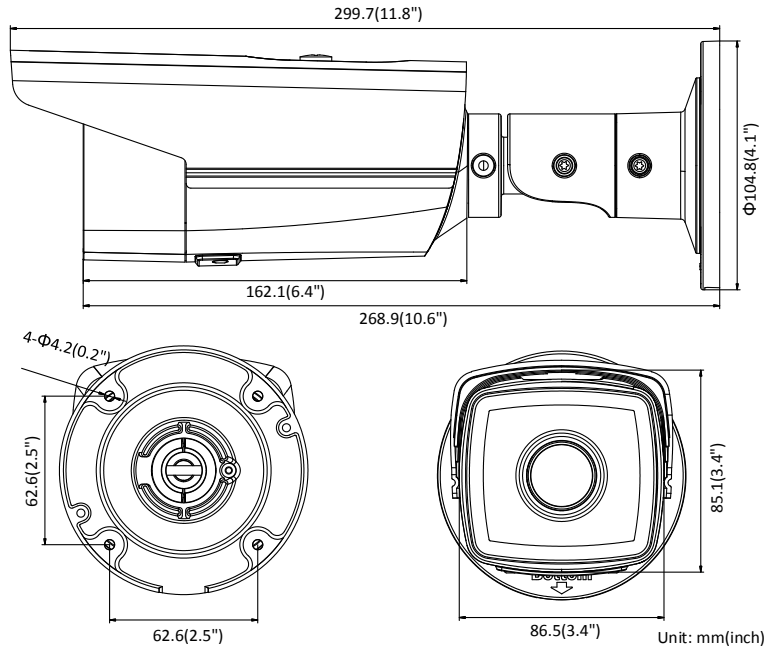

Dimension

Accessory

Distributed by

DS-1260ZJ(Black)
Junction Box

Headquarters

No.555 Qianmo Road, Binjiang District,
Hangzhou 310051, China
T +86-571-8807-5998
overseasbusiness@hikvision.com

Hikvision USA
T +1-909-895-0400
sales.usa@hikvision.com

Hikvision Europe
T +31-23-5542770
sales.eu@hikvision.com

Hikvision UK & Ireland
T +01628-902140
sales.uk@hikvision.com

Hikvision UAE
T +971-4-4432090
salesme@hikvision.com

Hikvision Russia
T +7-495-669-67-99
saleru@hikvision.com

Hikvision Australia
T +61-2-8599-4233
salesau@hikvision.com

Hikvision Italy
T +39-0438-6902
info.it@hikvision.com

Hikvision South Africa
Tel: +27 (0)1-85-330-450
sale.africa@hikvision.com

Hikvision Singapore
T +65-6684-4718
sg@hikvision.com

Hikvision Korea
T +82-(0)31-731-8817
sales.korea@hikvision.com

Hikvision India
T +91-22-28469900
sales@pramahikvision.com

Hikvision Brazil
T +55 11 3318-0050
Latam.support@hikvision.com

Hikvision France
T +33(0)1-85-330-450
info.fr@hikvision.com

Hikvision Spain
T +34-91-737-16-55
info.es@hikvision.com

Hikvision Poland
T +48-22-460-01-50
info.pl@hikvision.com

Hikvision Canada
T +1-866-200-6690
sales.canada@hikvision.com

Hikvision Turkey
T +90 (216)521 7070- 7074
sales.tr@hikvision.com

Hikvision Kazakhstan
T +7-727-9730667
nikia.panfilov@hikvision.ru

Hikvision Tashkent
T +99-87-1238-9438
uzb@hikvision.ru

Hikvision Indonesia
T +62-21-2933759
Sales.Indonesia@hikvision.com

Hikvision Thailand
T +662-275-9949
sales.thailand@hikvision.com

Hikvision Malaysia
T +601-7652-2413
sales.my@hikvision.com

Hikvision Vietnam
T +84-974270888
sales.vt@hikvision.com

Hikvision Hong Kong
T +852-2151-1761
info.hk@hikvision.com

Hikvision Colombia
sales.colombia@hikvision.com